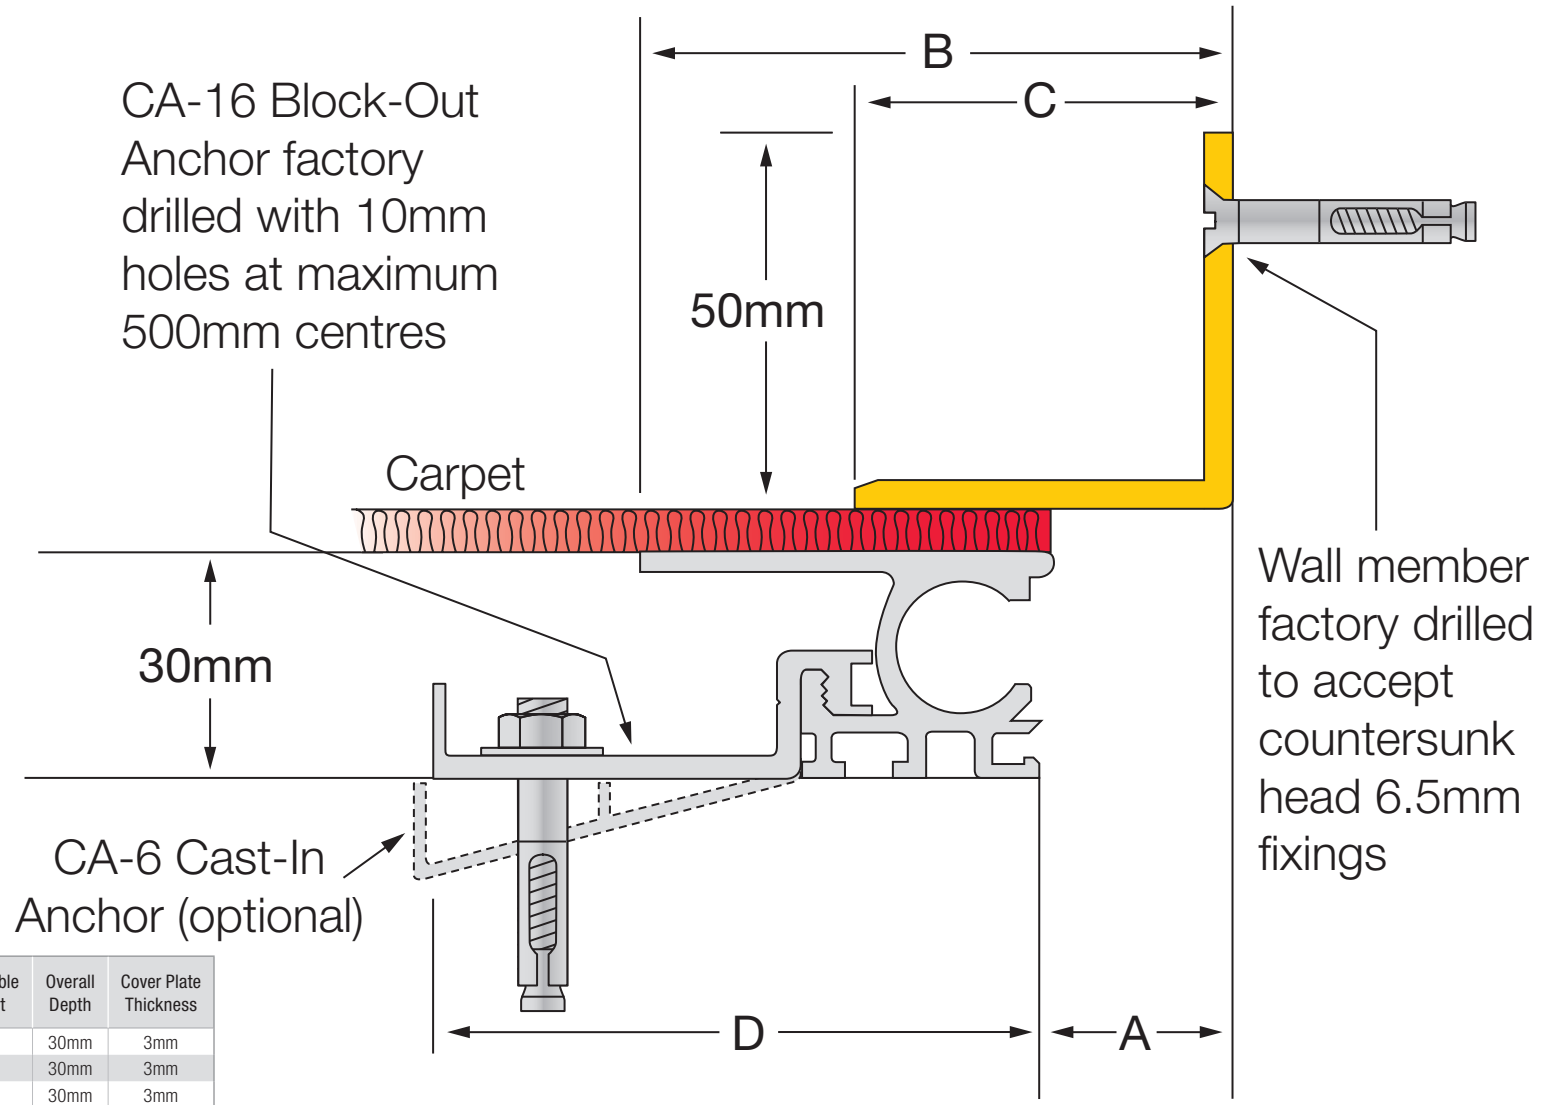

Illustrated: RCBL-25 Scale: Approx. Full Size
 All dimensions are to be verified before construction
 Verified By..... Date.....

Solid Brass Code	A	B	C	D	Movement	Total Available Movement	Overall Depth	Cover Plate Thickness
RCBL-25	25	79	50	82	+/-12mm	25mm	30mm	3mm
RCBL-50	50	104	75	82	+/-12mm	25mm	30mm	3mm
RCBL-75	75	129	100	82	+/-12mm	25mm	30mm	3mm
RCBL-100	100	154	125	82	+/-12mm	25mm	30mm	3mm
RCBL-150	150	204	175	82	+/-12mm	25mm	30mm	4mm
RCBL-200	200	254	225	82	+/-12mm	25mm	30mm	4mm
RCBL-250	250	304	275	82	+/-12mm	25mm	30mm	5mm
RCBL-300	300	354	325	82	+/-12mm	25mm	30mm	5mm

All dimensions are in millimetres.

Interior applications only.
 All mechanical expansion joint fixings by others.
 Aluminium embedded members with solid brass cover plate.
 Design subject to change without notice