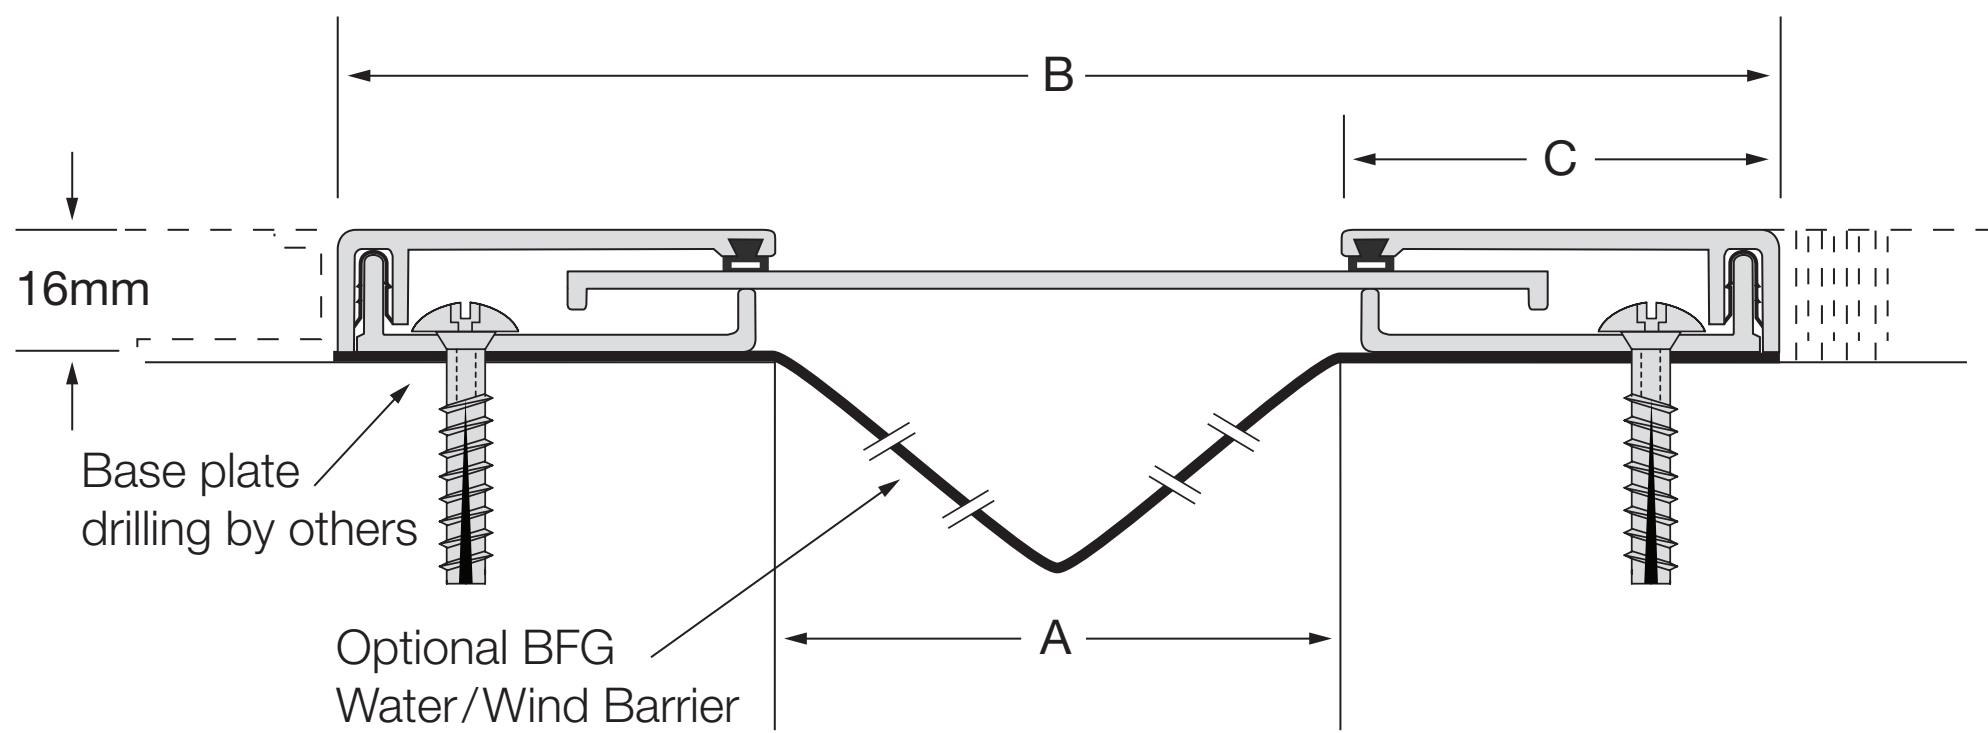

Illustrated: 75K Scale: Approx. Full Size
 All dimensions are to be verified before construction
 Verified By..... Date.....

20 micron clear anodised finish (standard)
 or brass colour anodised finish (specify brass colour finish).

Aluminium Code	A	B	C	Movement	Total Available Movement	Overall Depth
75K	75	191	58	+/-50mm	100mm	16mm
100K	100	216	58	+/-50mm	100mm	16mm
150K	150	266	58	+/-50mm	100mm	16mm
200K	200	316	58	+/-50mm	100mm	16mm
250K	250	366	58	+/-50mm	100mm	16mm
300K	300	416	58	+/-50mm	100mm	16mm

All dimensions are in millimetres.

Exterior/Interior use.
 All mechanical expansion joint fixings by others.
 Design subject to change without notice.